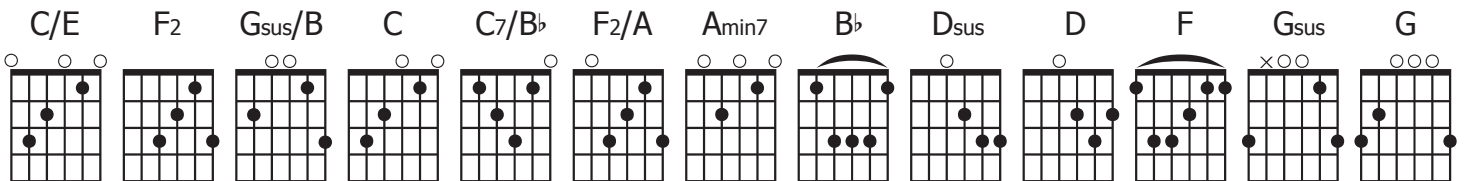

# SWEET MERCY

Without Capo

CHRIS LIZOTTE

♩=60

C/E F2 Gsus/B C  
**Sweet mercy comes new each day**  
 F2 C/E Gsus/B C  
**I don't know why, but it comes anyway**  
 C/E F2 Gsus/B C  
**It's not up to what I do or say**  
 F2 C/E Gsus/B C  
**Sweet mercy comes new each day**

Amin7 C<sup>sus</sup>/B<sup>b</sup>  
**I'll praise You in the morning, I'll praise into the night**  
 C D<sup>sus</sup> D  
**Although my flesh grows weary I'll lift my voice and fight**  
 C/E F  
**With songs of joy and gladness and songs that bring the light**  
 G<sup>sus</sup> G G<sup>sus</sup> G  
**Of the Lord... to the world...**